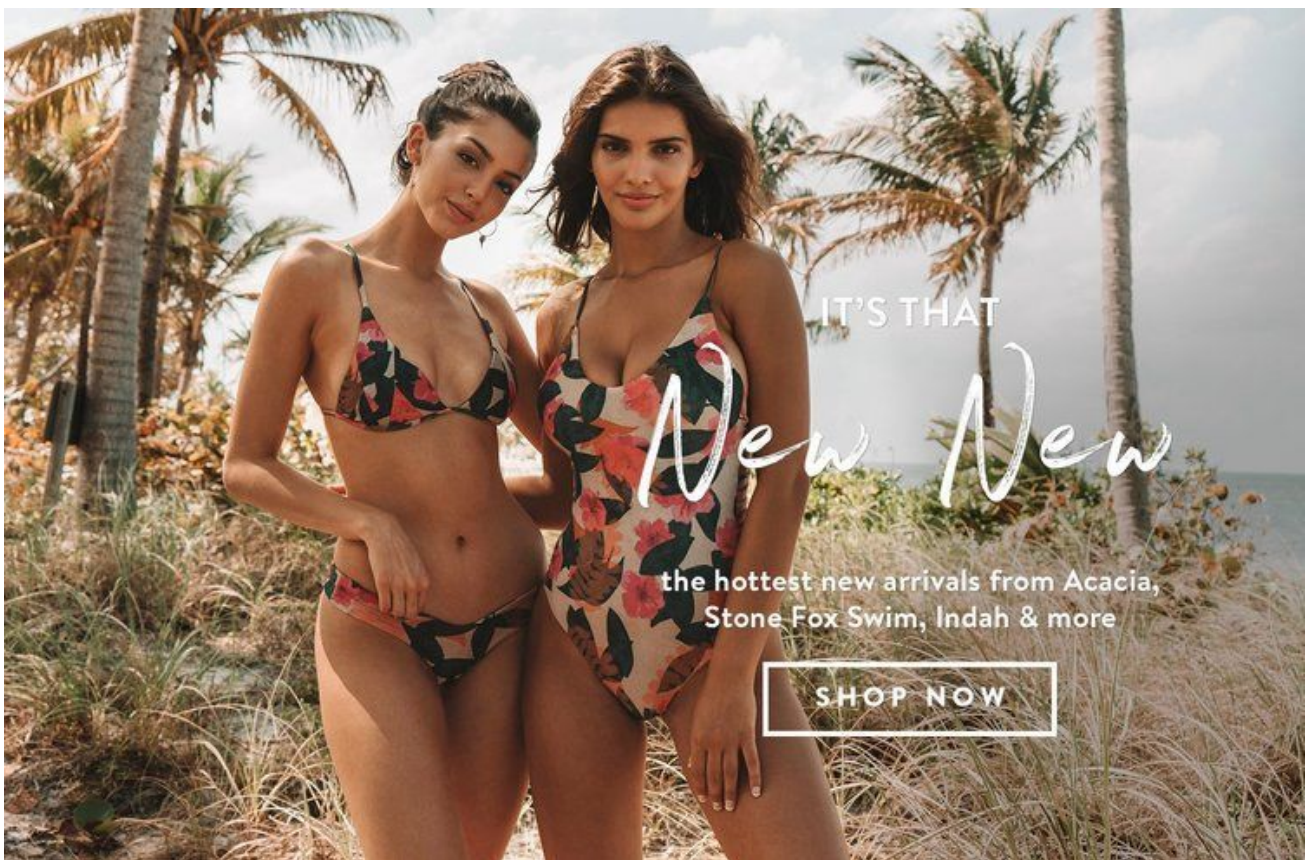

IT'S THAT

New New

the hottest new arrivals from Acacia,
Stone Fox Swim, Indah & more

SHOP NOW

ARBENITA

height 174 cm · bust 85 cm · cup C/D · waist 61 cm · hips 89 cm · dress 36
shoes size 40 · hair light brown · eyes brown